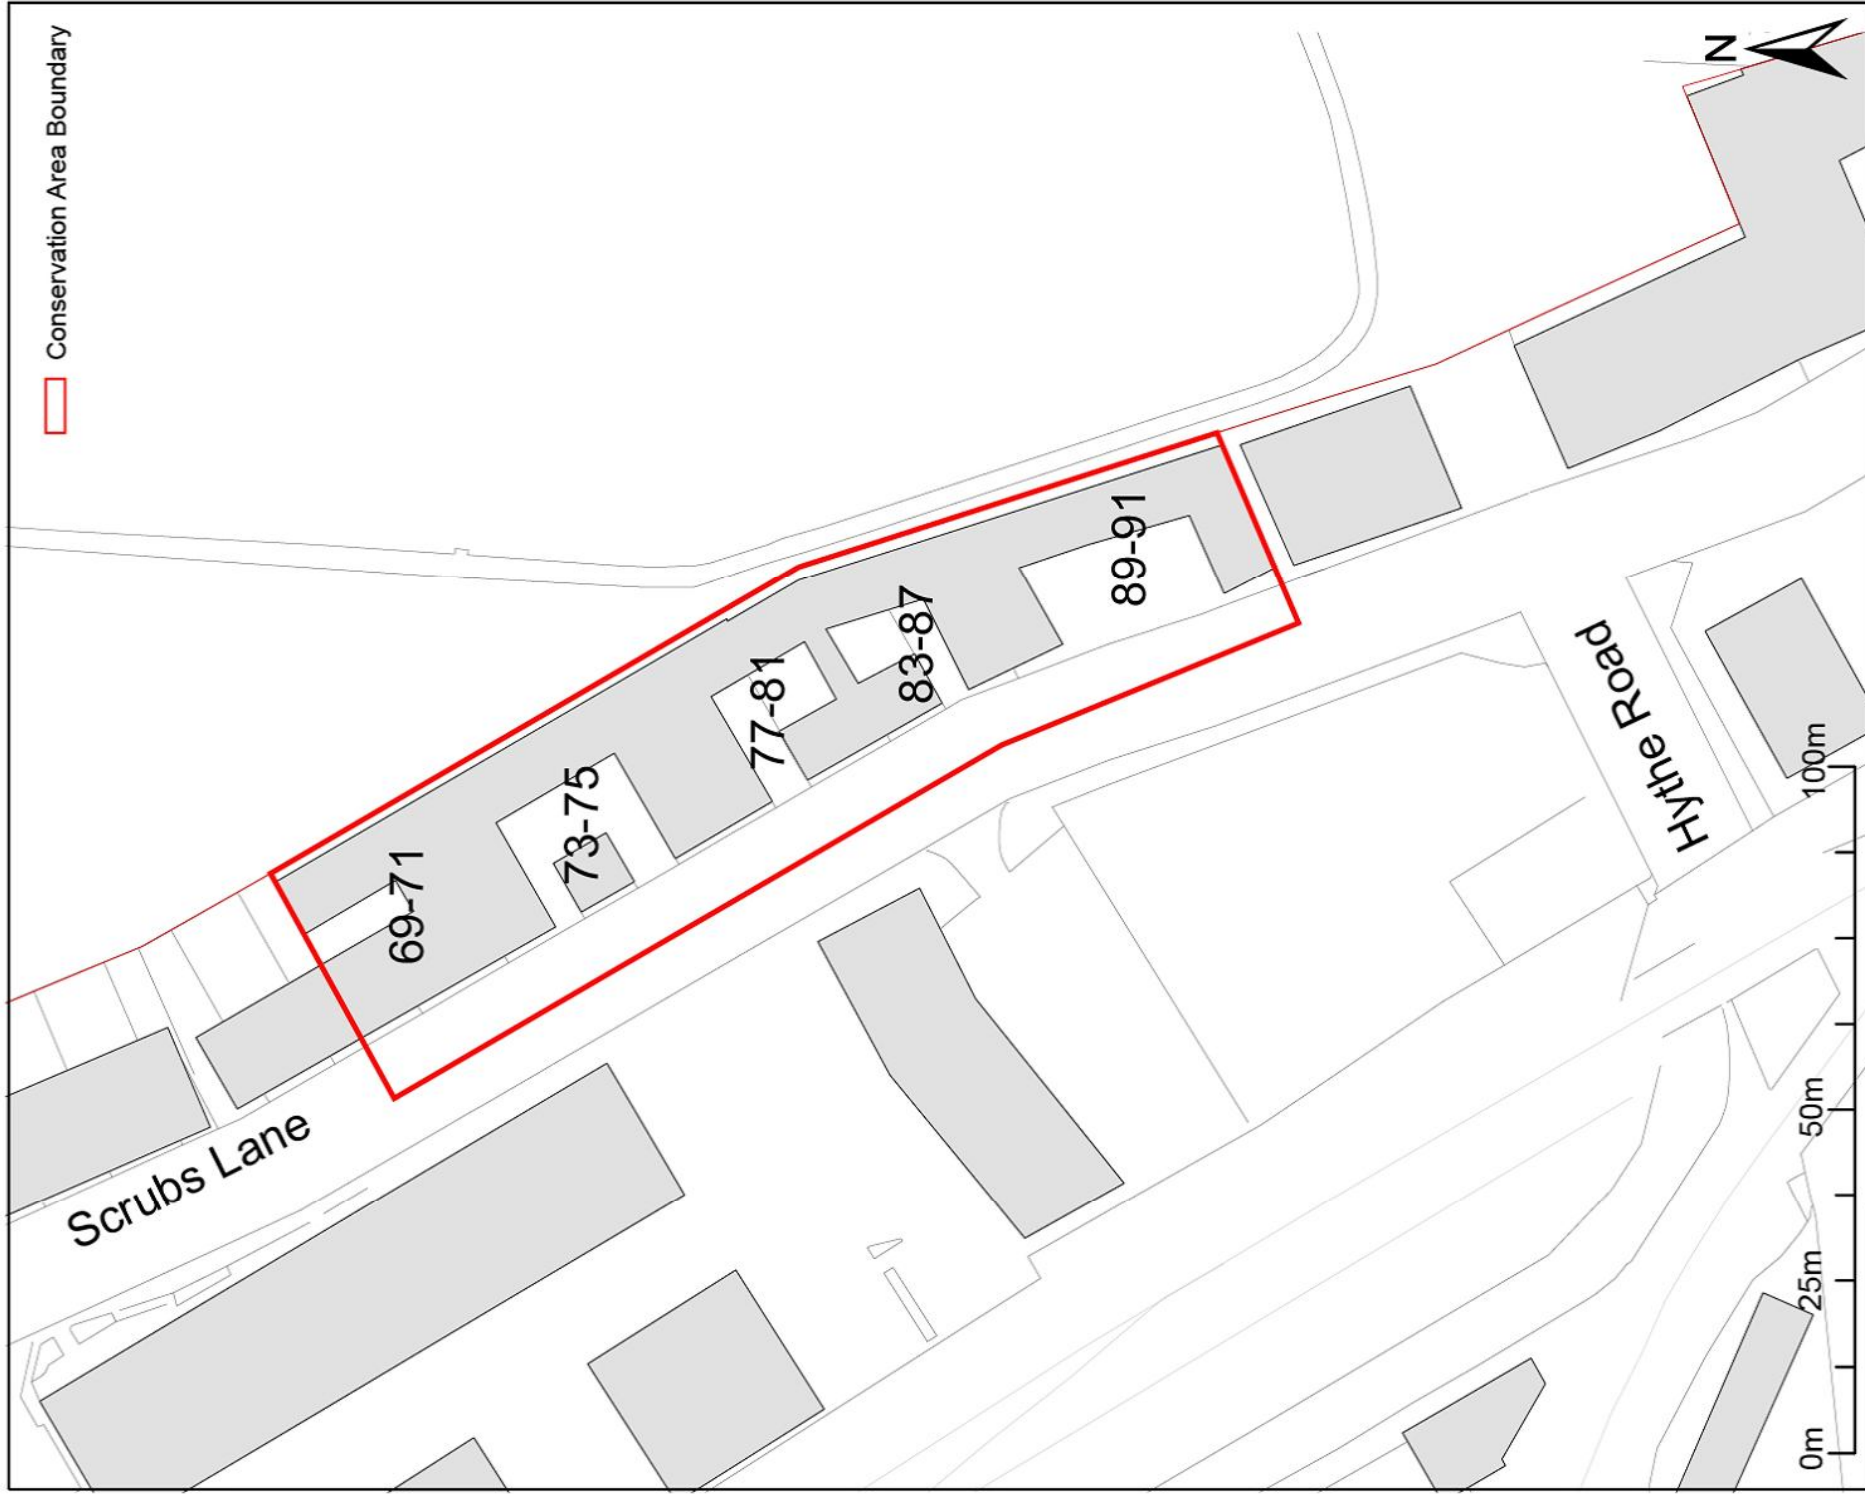

Conservation Area Boundary

OPDC
OLD OAK AND
PARK ROYAL
DEVELOPMENT
CORPORATION

Mailing address:
City Hall, The Queens Walk,
More London riverside,
London SE1 2AA
Office address:
169 Union Street,
London SE1 0LL
General enquiries:
020 7983 5723
info@opdc.london.gov.uk

Project:
Cumberland Park Factory
Conservation Area

Location:
Scrubs Lane

Drawing Title:
Boundary of Cumberland Park
Factory Conservation Area

Drawing Reference:

Status: DRAFT

Version: 1.0

Date: March 2017

Scale: 1:1000 @ A3

drawn by: OPDC

Checked by: OPDC

Saved as: CPFCA Boundary

Notes:

- Do Not Scale from this
drawing