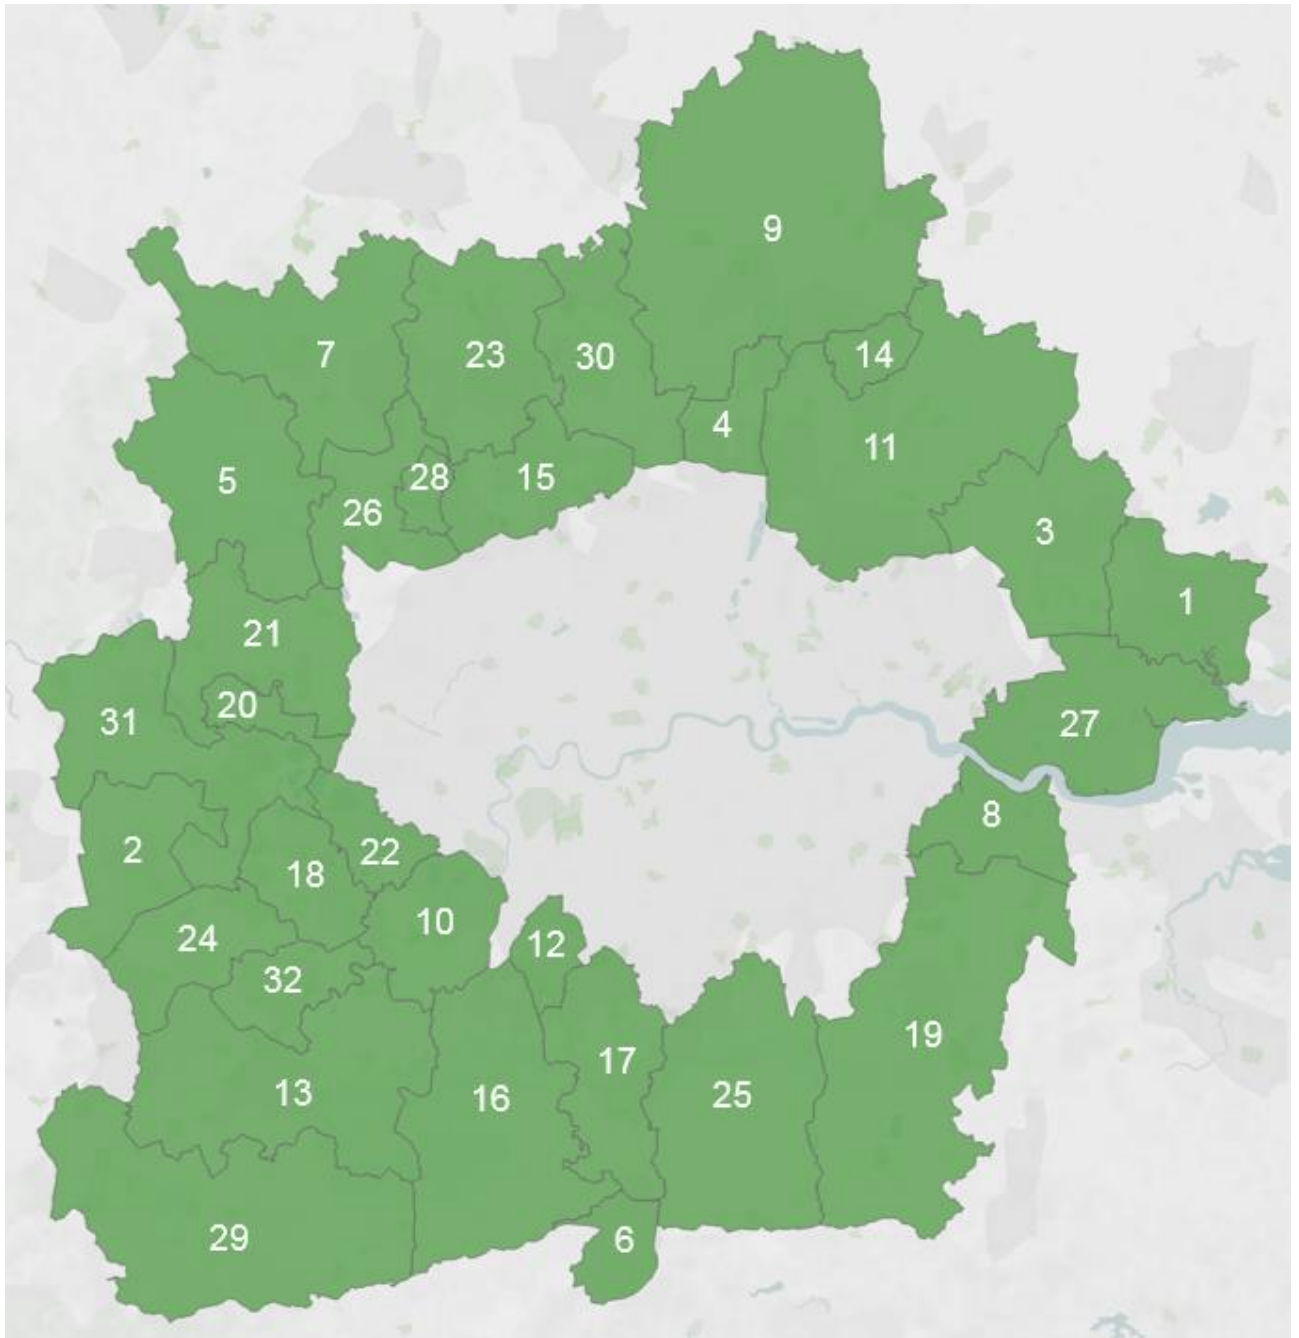

Map of local authority areas within the Education and Skills Funding Agency's definition of London's "fringe"

1 Basildon	10 Elmbridge	19 Sevenoaks	28 Watford
2 Bracknell Forest	11 Epping Forest	20 Slough	29 Waverley
3 Brentwood	12 Epsom & Ewell	21 South Bucks	30 Welwyn Hatfield
4 Broxbourne	13 Guildford	22 Spelthorne	31 Windsor & Maidenhead
5 Chiltern	14 Harlow	23 St Albans	32 Woking
6 Crawley	15 Hertsmere	24 Surrey Heath	
7 Dacorum	16 Mole Valley	25 Tandridge	
8 Dartford	17 Reigate & Banstead	26 Three Rivers	
9 East Hertfordshire	18 Runnymede	27 Thurrock	