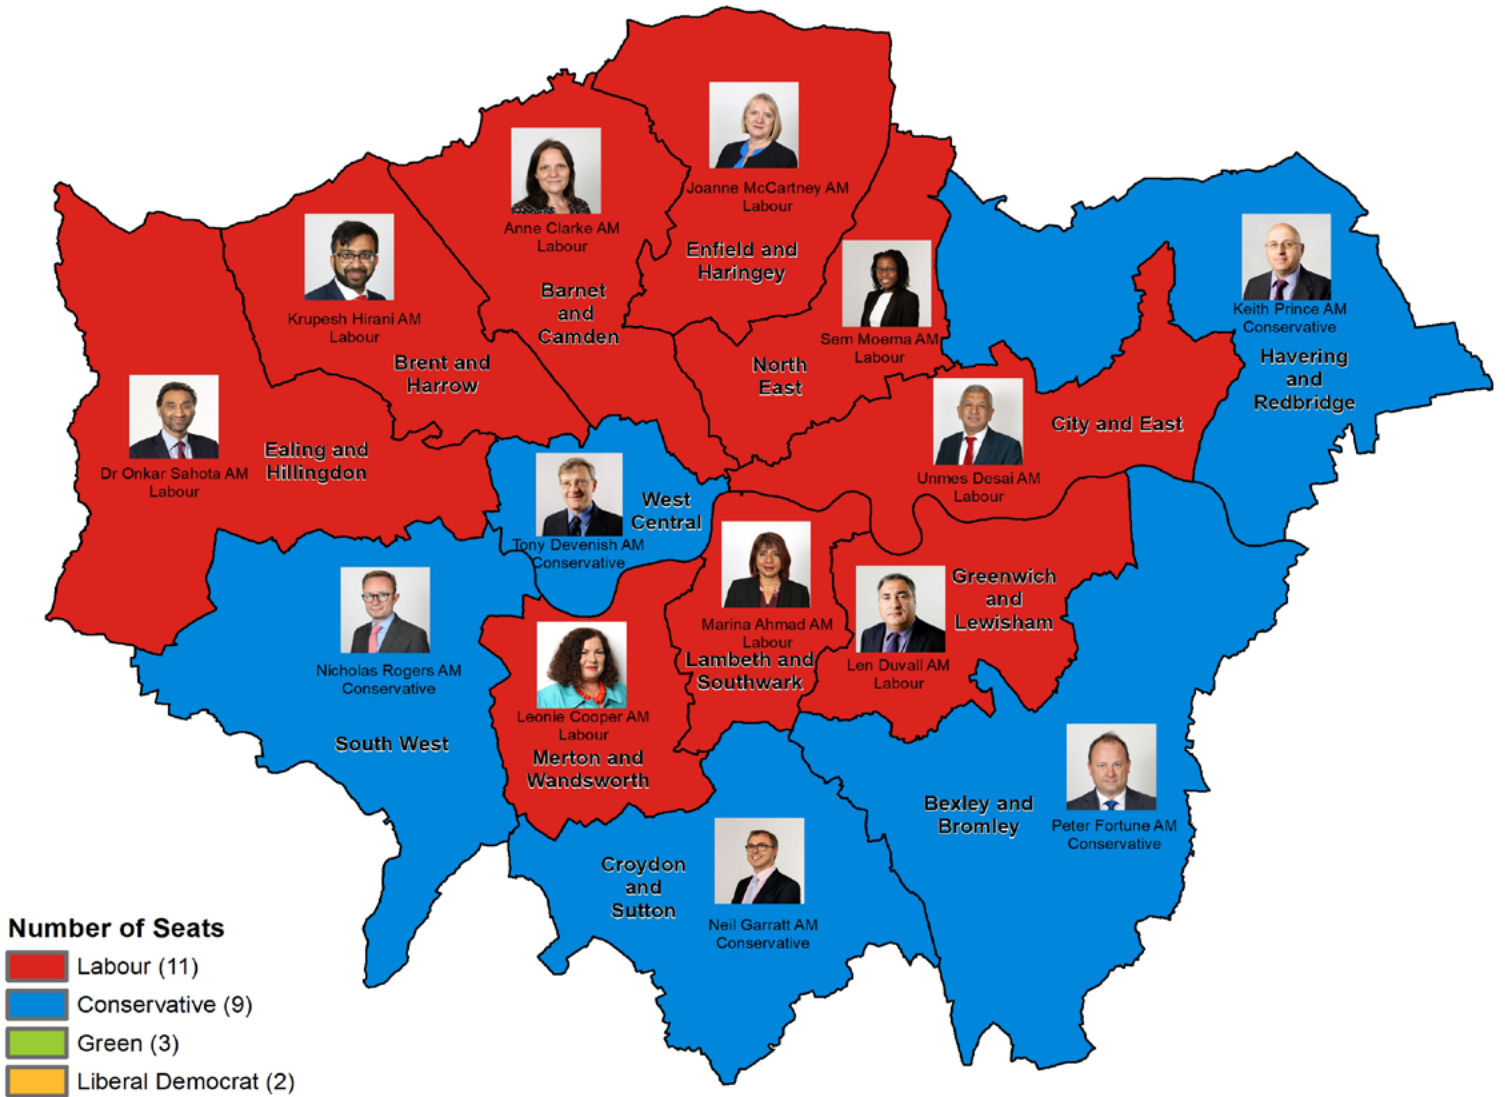

Assembly Members also take part in other meetings to talk about topics important to London and Londoners.

There are 14 Assembly Members who represent different areas across London. There are also 11 other Assembly Members. They represent the whole of London. Assembly Members are elected by you and other Londoners every 4 years.

Labour Group

City Hall Conservatives

City Hall Greens

Liberal Democrats

A map of London Assembly Members

Londonwide Assembly Members

City Hall Conservatives Members

Susan Hall AM Shaun Bailey AM Andrew Boff AM Emma Best AM