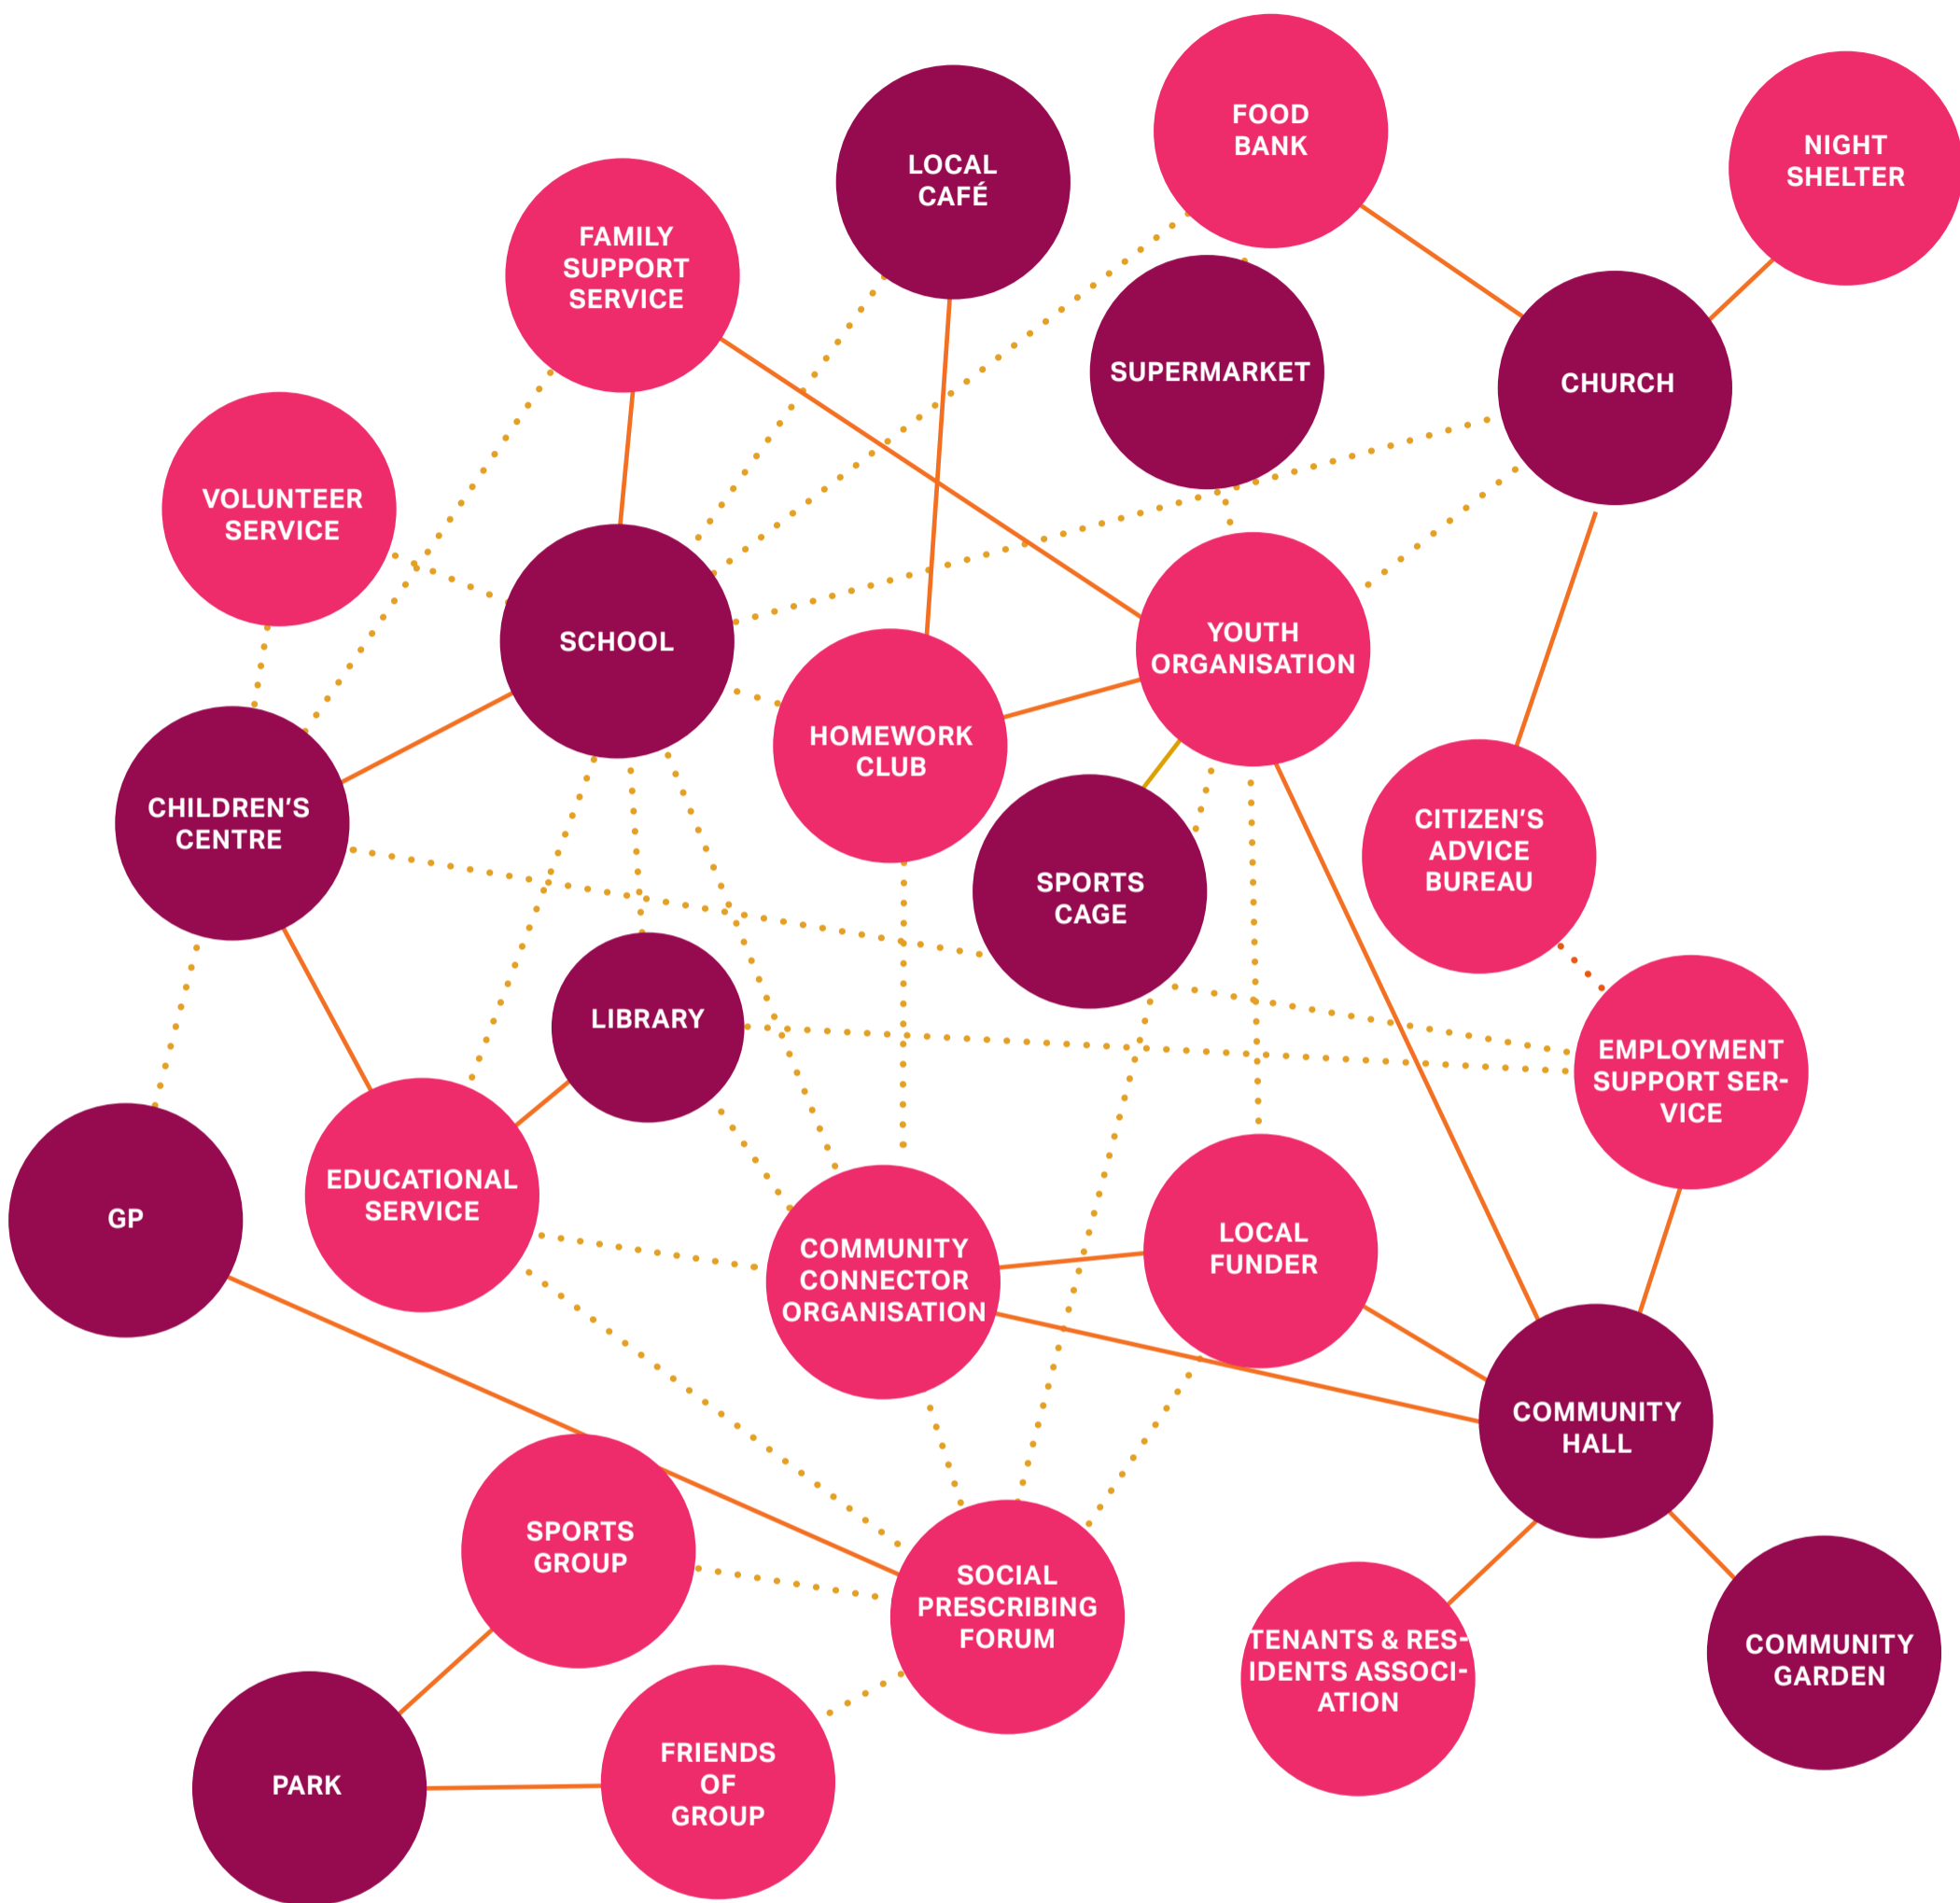

Understanding different types of social infrastructure

An illustration of a local social infrastructure ecosystem

- Hosts or runs service or activity
- ... Referrals, sign-posting, support or information-sharing
- Hard social infrastructure (Local spaces or facilities)
- Soft social infrastructure (Groups, networks, forums or services)